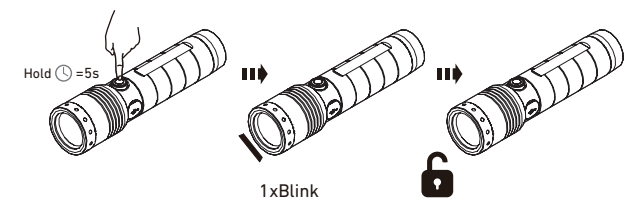

Lanyard

Recycling

Ledlenser GmbH & Co. KG
Kronenstrasse 5-7 • 42699 Solingen • Germany
Phone +49 212/5948-0 Fax +49 212/5948-200
info@ledlenser.com

ledlenser.com

Transportation Lock

Mode 1 (Default Operation)