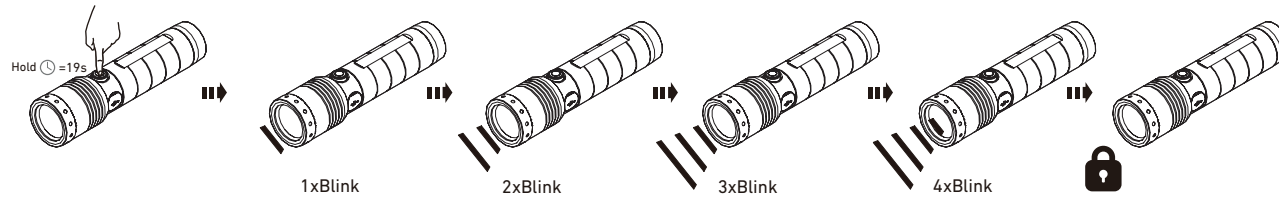

Lanyard

Recycling

Ledlenser GmbH & Co. KG
Kronenstrasse 5-7 • 42699 Solingen • Germany
Phone +49 212/5948-0 Fax +49 212/5948-200
info@ledlenser.com

ledlenser.com

Transportation Lock

Mode 1 (Default Operation)