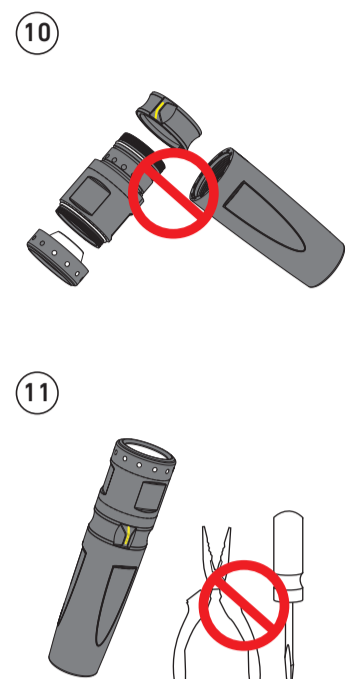

EN Instructions for use

Warning:

EU declaration of conformity
Product: Ledlenser iL7R (Item number 501052, excluding power adapter)
This declaration is issued under the sole responsibility of the manufacturer.

Carefully read this manual before putting the product to use and follow the instructions closely. Retain this manual in a safe location for future reference.

stress.
Foreign matter (e.g. dust), found inside the housing must be removed immediately. If foreign matter is found inside the housing the product must be inspected for any signs of damage.

while the product is charging. When the product is fully charged, the charging indicator will show green.

inside an area with explosive atmosphere. Replace batteries only outside the explosive atmosphere.

DE Bedienungsanleitung

Achtung:

EU Konformitätserklärung
Produkt: Ledlenser iL7R (Artikel 501052, ohne Netzteil)
Die alleinige Verantwortung für die Ausstellung dieser Konformitätserklärung trägt der Hersteller.

Bitte lesen und befolgen Sie diese Bedienungsanleitung genau. Bewahren Sie die Anleitung an einem sicheren Ort auf.

Sonnenstrahlung oder chemischen Einflüssen aus.
Wenn Staub oder sonstige Fremdkörper im Gehäuse gefunden werden, so müssen diese umgehend entfernt und das Gehäuse auf Beschädigungen geprüft werden.

Taschenlampe aus und Stecken die Lampe in die Ladeschale. Die Ladestandsanzeige leuchtet rot während das Produkt geladen wird und grün wenn der Ladevorgang abgeschlossen ist.

Lichtquelle.
9. Bringen Sie das Produkt nur in einen Ex-Bereich, wenn es vollständig geschlossen ist.

NL Gebruikshandleiding

Let op:

EU conformiteitsverklaring
Product: Ledlenser iL7R (artikel 501052, zonder adapter)
De producent is de enige verantwoordelijke voor de uitgave van deze conformiteitsverklaring

Lees de gebruikshandleiding zorgvuldig door en volg de instructies op. Bewaar deze gebruikshandleiding op een veilige plaats voor toekomstige raadpleging indien nodig.

Stel het product niet bloot aan extreme milieu-omstandigheden, hitte, zonlicht of chemische invloed.
Verwijder direct vreemde materie (bijv. stof) uit de behuizing van het apparaat.

3. Verbind het laadstation met de stroomvoorziening. Schakel de zaklamp uit en steek de lamp in het laadstation. De weergave brandt rood als het product wordt geladen en groen als het laden is voltooid.

9. Gebruik het product alleen in een explosieve omgeving als het volledig gesloten is. Open het product niet in een dergelijke omgeving. Batterijen mogen niet in een explosieve omgeving worden vervangen.

FR Instructions d'utilisation

Attention:

Déclaration de conformité européenne
Produit : Ledlenser iL7R (article 501052, sans bloc d'alimentation)
La présente déclaration de conformité est établie sous la seule responsabilité du fabricant

Veillez lire attentivement et respecter ces instructions d'utilisation. Conservez ces instructions dans un lieu sûr.