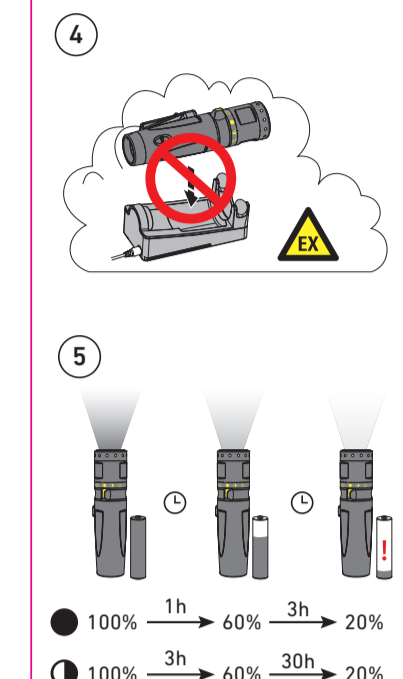

EN Instructions for use

Warning:

EU declaration of conformity
Product: Ledlenser iL7R (Item number 501052, excluding power adapter)
This declaration is issued under the sole responsibility of the manufacturer.

Carefully read this manual before putting the product to use and follow the instructions closely. Retain this manual in a safe location for future reference.

stress.
Foreign matter (e.g. dust), found inside the housing must be removed immediately. If foreign matter is found inside the housing the product must be inspected for any signs of damage.

while the product is charging. When the product is fully charged, the charging indicator will show green.

inside an area with explosive atmosphere. Replace batteries only outside the explosive atmosphere.

DE Bedienungsanleitung

Achtung:

EU Konformitätserklärung
Produkt: Ledlenser iL7R (Artikel 501052, ohne Netzteil)
Die alleinige Verantwortung für die Ausstellung dieser Konformitätserklärung trägt der Hersteller.

Bitte lesen und befolgen Sie diese Bedienungsanleitung genau. Bewahren Sie die Anleitung an einem sicheren Ort auf.

Sonnenstrahlung oder chemischen Einflüssen aus.
Wenn Staub oder sonstige Fremdkörper im Gehäuse gefunden werden, so müssen diese umgehend entfernt und das Gehäuse auf Beschädigungen geprüft werden.

Taschenlampe aus und Stecken die Lampe in die Ladeschale. Die Ladestandsanzeige leuchtet rot während das Produkt geladen wird und grün wenn der Ladevorgang abgeschlossen ist.

Lichtquelle.
9. Bringen Sie das Produkt nur in einen Ex-Bereich, wenn es vollständig geschlossen ist.

NL Gebruikshandleiding

Let op:

EU conformiteitsverklaring
Product: Ledlenser iL7R (artikel 501052, zonder adapter)
De producent is de enige verantwoordelijke voor de uitgave van deze conformiteitsverklaring

Lees de gebruikshandleiding zorgvuldig door en volg de instructies op. Bewaar deze gebruikshandleiding op een veilige plaats voor toekomstige raadpleging indien nodig.

Stel het product niet bloot aan extreme milieu-omstandigheden, hitte, zonlicht of chemische invloed.
Verwijder direct vreemde materie (bijv. stof) uit de behuizing van het apparaat.

3. Verbind het laadstation met de stroomvoorziening. Schakel de zaklamp uit en steek de lamp in het laadstation. De weergave brandt rood als het product wordt geladen en groen als het laden is voltooid.

9. Gebruik het product alleen in een explosieve omgeving als het volledig gesloten is. Open het product niet in een dergelijke omgeving. Batterijen mogen niet in een explosieve omgeving worden vervangen.

FR Instructions d'utilisation

Attention:

Déclaration de conformité européenne
Produit : Ledlenser iL7R (article 501052, sans bloc d'alimentation)
La présente déclaration de conformité est établie sous la seule responsabilité du fabricant

Veillez lire attentivement et respecter ces instructions d'utilisation. Conservez ces instructions dans un lieu sûr.