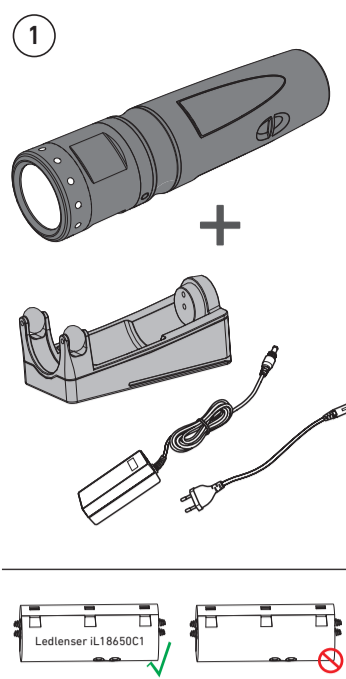

EN Instructions for use

Warning:

EU declaration of conformity
Product: Ledlenser iL7R (Item number 501052, excluding power adapter)
This declaration is issued under the sole responsibility of the manufacturer.